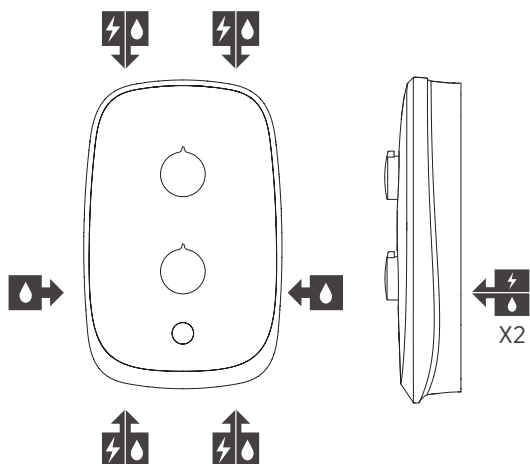

AQUALISA

eMOTION™

ELECTRIC SHOWER

ELECTRIC 8.5KW / 9.5KW / 10.5KW WITH ADJUSTABLE HEAD
 - MIDNIGHT BLACK / SPACE GREY / ARCTIC WHITE
 - CHROME PLATED

MIDNIGHT BLACK	8.5KW	MOBC85
	9.5KW	MOBC95
	10.5KW	MOBC105
ARCTIC WHITE	8.5KW	MOWC85
	9.5KW	MOWC95
	10.5KW	MOWC105
SPACE GREY	8.5KW	MOGC85
	9.5KW	MOGC95
	10.5KW	MOGC105

DIMENSIONAL DRAWINGS

CONNECTIONS

⚡ ELECTRICAL
 💧 WATER

The company reserves the right to alter, change or modify the product or product specifications without prior warning. Please refer to the installation guides for technical information.

TECHNICAL SPECIFICATIONS

Power	8.5KW / 9.5KW / 10.5KW
Minimum pressure	0.085 MPa (0.85 bar) Recommended: 1 bar
Maximum pressure	1.0 MPa (10 bar)
Recommended maximum pressure	3 bar
Water entry points	Right hand side and left hand side: top, bottom, side and rear
Cable entry points	Right hand side and left hand side: top, bottom and rear
Inlet fitting connections	15mm compression or push fit elbow
Outlet fitting connections	1/2" BSP thread
Electric requirements	Supply voltage 230 – 240V, MCB rating : 8.5KW and 9.5KW - 40A 10.5KW - 45/50A
Water system	Mains cold system
Features	Digital temperature display
	Push button start/stop
	Rotary controls (power control rotary control)
	Safety features: Phased shut down, Over temperature protection
	Low pressure indicator
	Stainless steel hose
	105mm handset, 3 spray patterns (splash handset)
Colour	Midnight Black / Space Grey / Arctic White
Trim colour	Chrome Plated
Guarantee period	Shower unit – 2 years
	Shower head and kit – 2 years
Approvals	CE Marking
	BEAB
	European Water Label
	ERP Directive
	WRAS