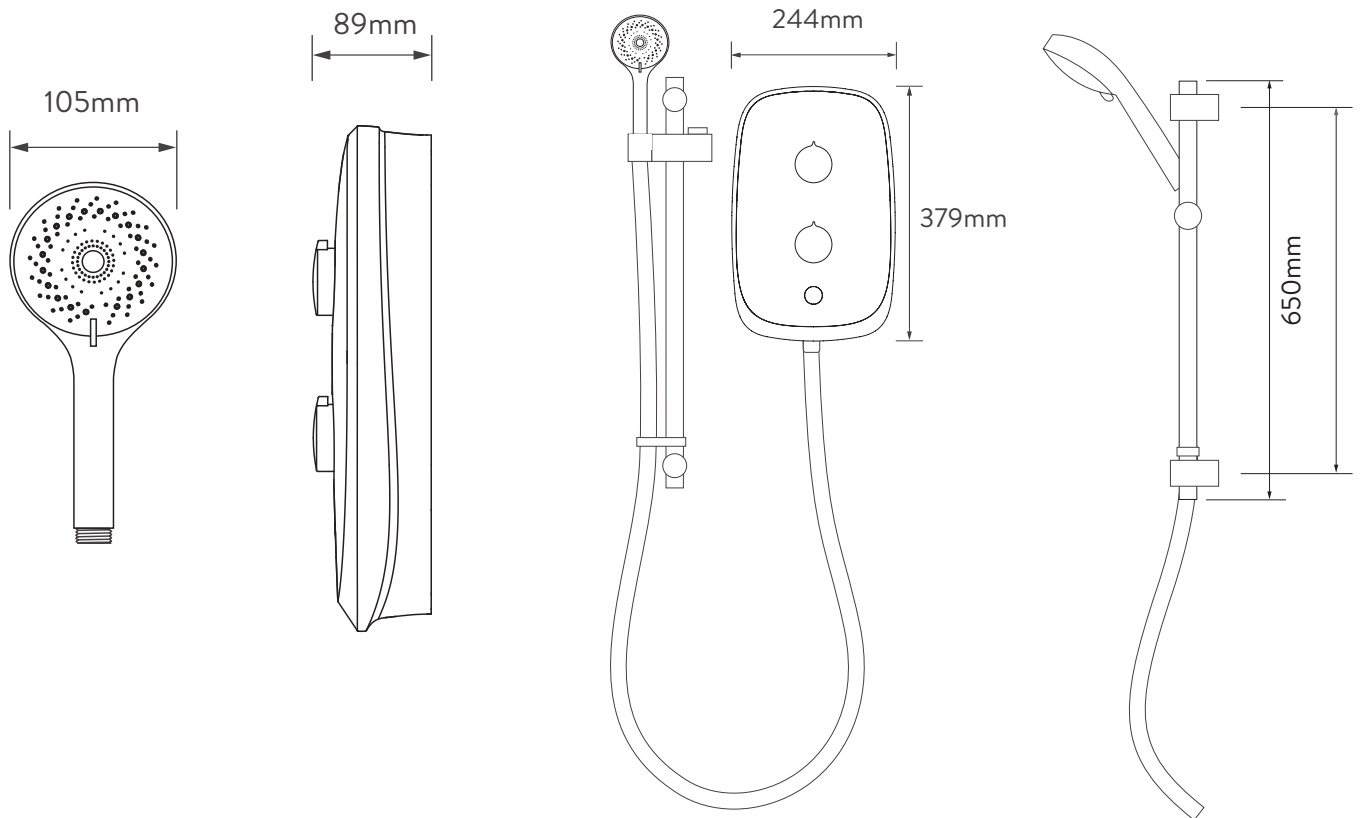

AQUALISA

eMOTION™

ELECTRIC SHOWER

ELECTRIC 8.5KW / 9.5KW / 10.5KW WITH ADJUSTABLE HEAD
 - MIDNIGHT BLACK / SPACE GREY / ARCTIC WHITE
 - CHROME PLATED

MIDNIGHT BLACK	8.5KW	MOBC85
	9.5KW	MOBC95
	10.5KW	MOBC105
ARCTIC WHITE	8.5KW	MOWC85
	9.5KW	MOWC95
	10.5KW	MOWC105
SPACE GREY	8.5KW	MOGC85
	9.5KW	MOGC95
	10.5KW	MOGC105

DIMENSIONAL DRAWINGS

CONNECTIONS

⚡ ELECTRICAL
 💧 WATER

The company reserves the right to alter, change or modify the product or product specifications without prior warning. Please refer to the installation guides for technical information.

TECHNICAL SPECIFICATIONS

Power	8.5KW / 9.5KW / 10.5KW
Minimum pressure	0.085 MPa (0.85 bar) Recommended: 1 bar
Maximum pressure	1.0 MPa (10 bar)
Recommended maximum pressure	3 bar
Water entry points	Right hand side and left hand side: top, bottom, side and rear
Cable entry points	Right hand side and left hand side: top, bottom and rear
Inlet fitting connections	15mm compression or push fit elbow
Outlet fitting connections	1/2" BSP thread
Electric requirements	Supply voltage 230 – 240V, MCB rating : 8.5KW and 9.5KW - 40A 10.5KW - 45/50A
Water system	Mains cold system
Features	Digital temperature display
	Push button start/stop
	Rotary controls (power control rotary control)
	Safety features: Phased shut down, Over temperature protection
	Low pressure indicator
	Stainless steel hose
	105mm handset, 3 spray patterns (splash handset)
Colour	Midnight Black / Space Grey / Arctic White
Trim colour	Chrome Plated
Guarantee period	Shower unit – 2 years
	Shower head and kit – 2 years
Approvals	CE Marking
	BEAB
	European Water Label
	ERP Directive
	WRAS